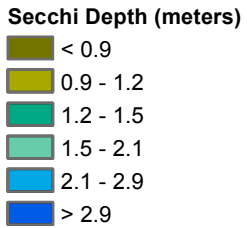

### Tampa Bay Water Quality Contour Map for: Secchi Depth

**DISCLAIMER:**  
This map is for reference purposes only. The confidence of this contour map increases if an even distribution of sampling locations is used to generate it. Review the locations of the samples in the inset map to help you determine the accuracy of the contours.